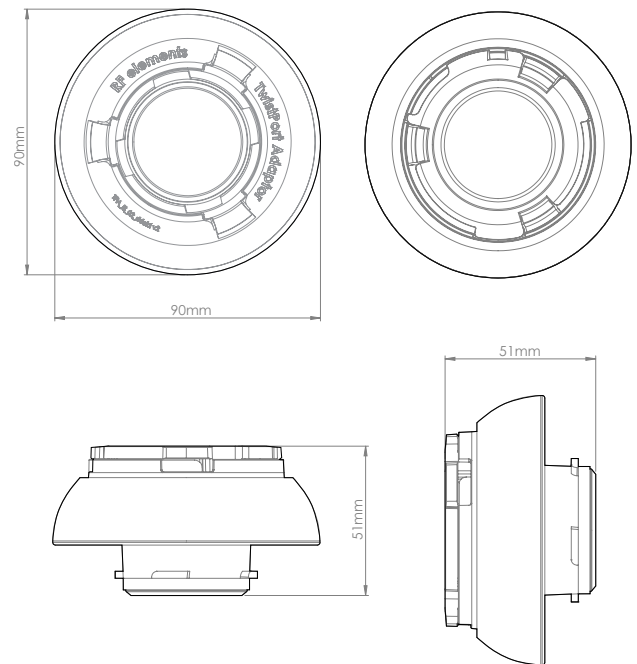

PRODUCT DIMENSIONS

COMPATIBLE WIRELESS PLATFORMS

RF elements®	any TwistPort™ Antenna
Ubiquiti Networks®	airFiber® LTU, PrismStation™ 5AC, IsoStation™ 5AC, IsoStation™ M5

PACKAGE CONTENTS

TwistPort™ Adaptor